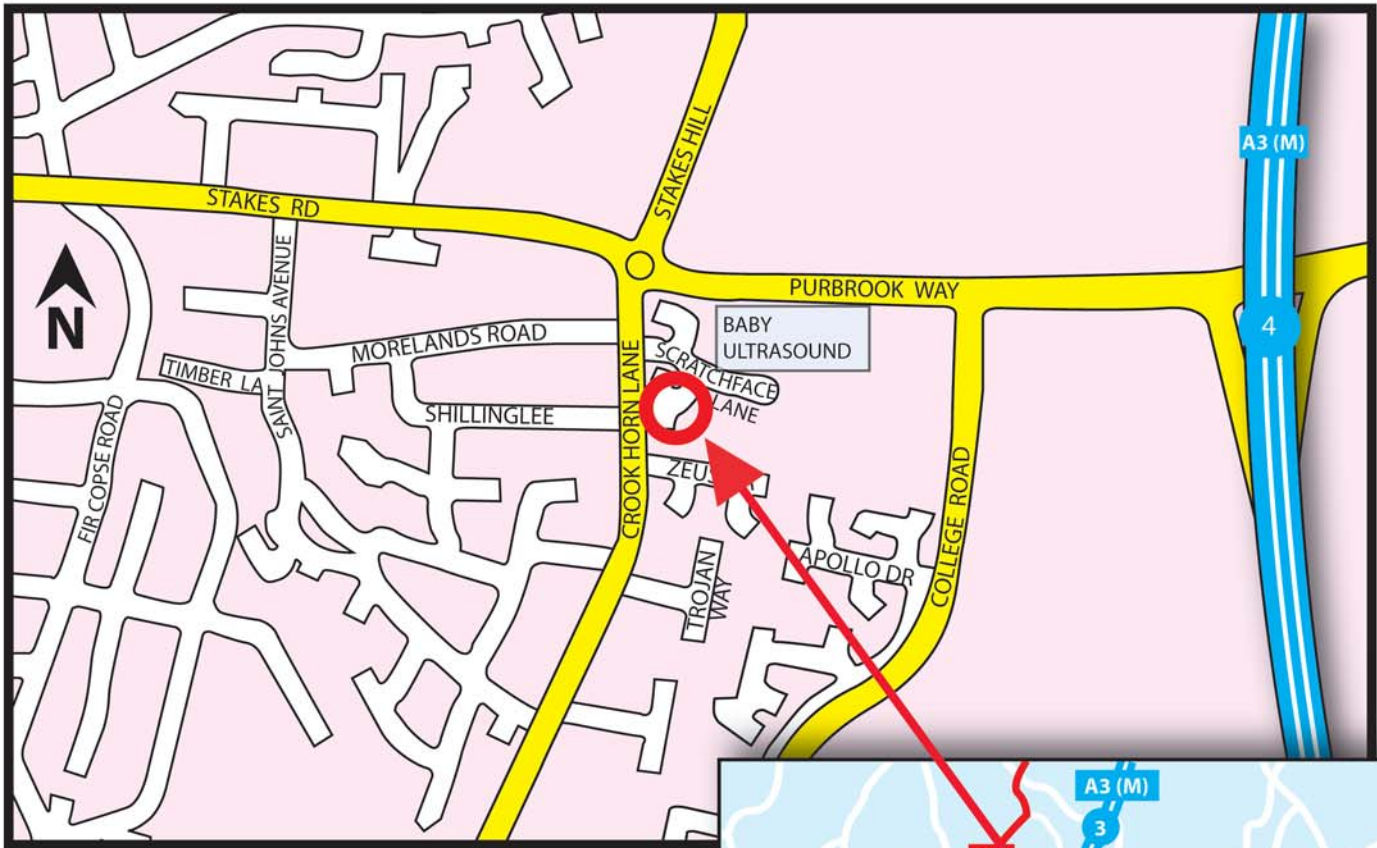

Location of Portsmouth Ultrasound Clinic

Portsdown Group practice, Crook Horn Lane, Purbrook, Waterlooville, Hampshire PO7 5XP

Telephone number on the day: 07908 064 838

Directions for the Portsmouth clinic

Leave the A3(M) at J4. signposted to Purbrook and Leigh Park. At roundabout at end of slip road, turn left into Purbrook Way. At next roundabout, turn left into Crookhorn Lane. Surgery is 200 yards on left-hand side